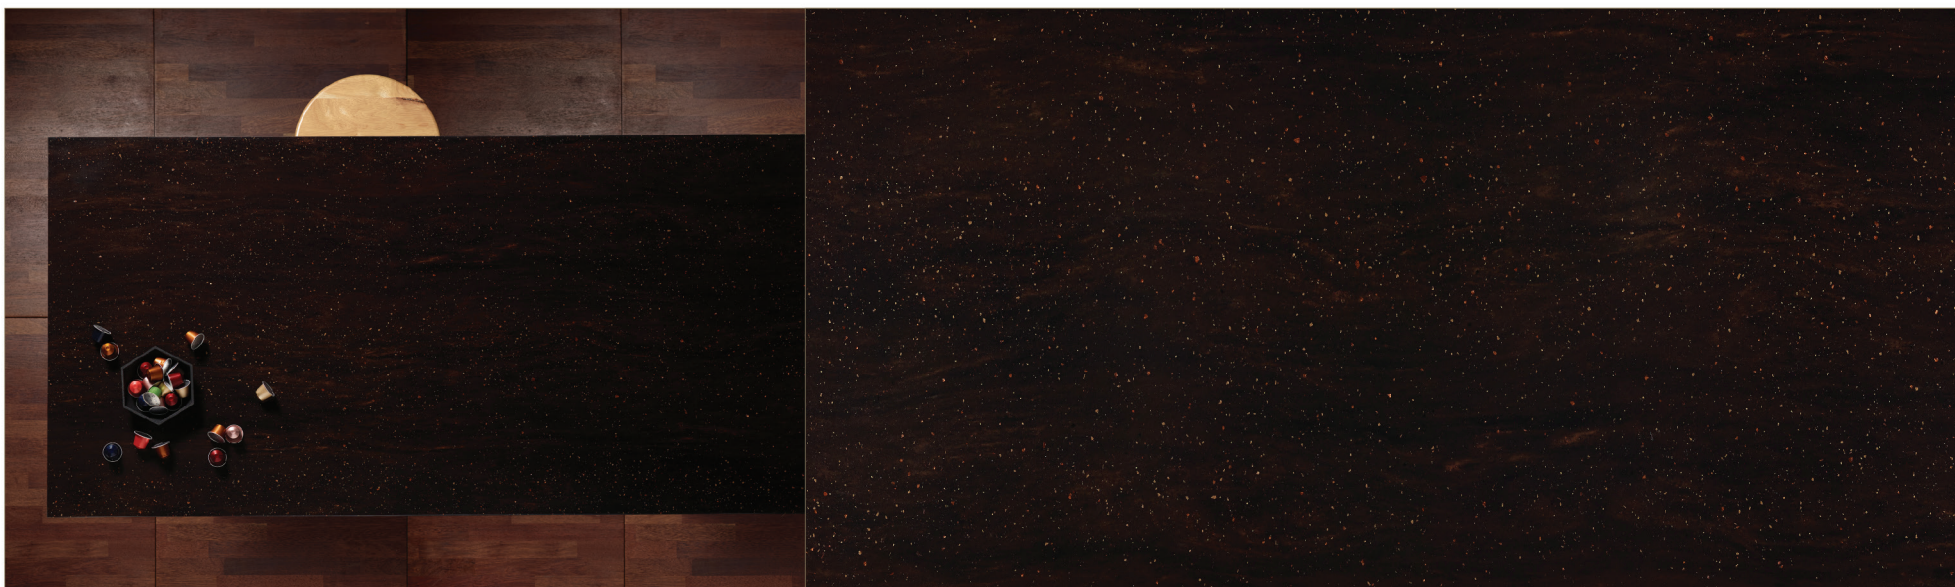

The vein expresses the colourful beauty of the sky, and the chip decorates the starlight of the night sky.

■ BL-201 KASHMERE

■ BL-205 SEDIMENTARY

■ BL-206 SLATE GREY

■ BL-209 MACASSAR

■ BL-217 MARFIM

■ BL-256 MOUNTAIN FROST