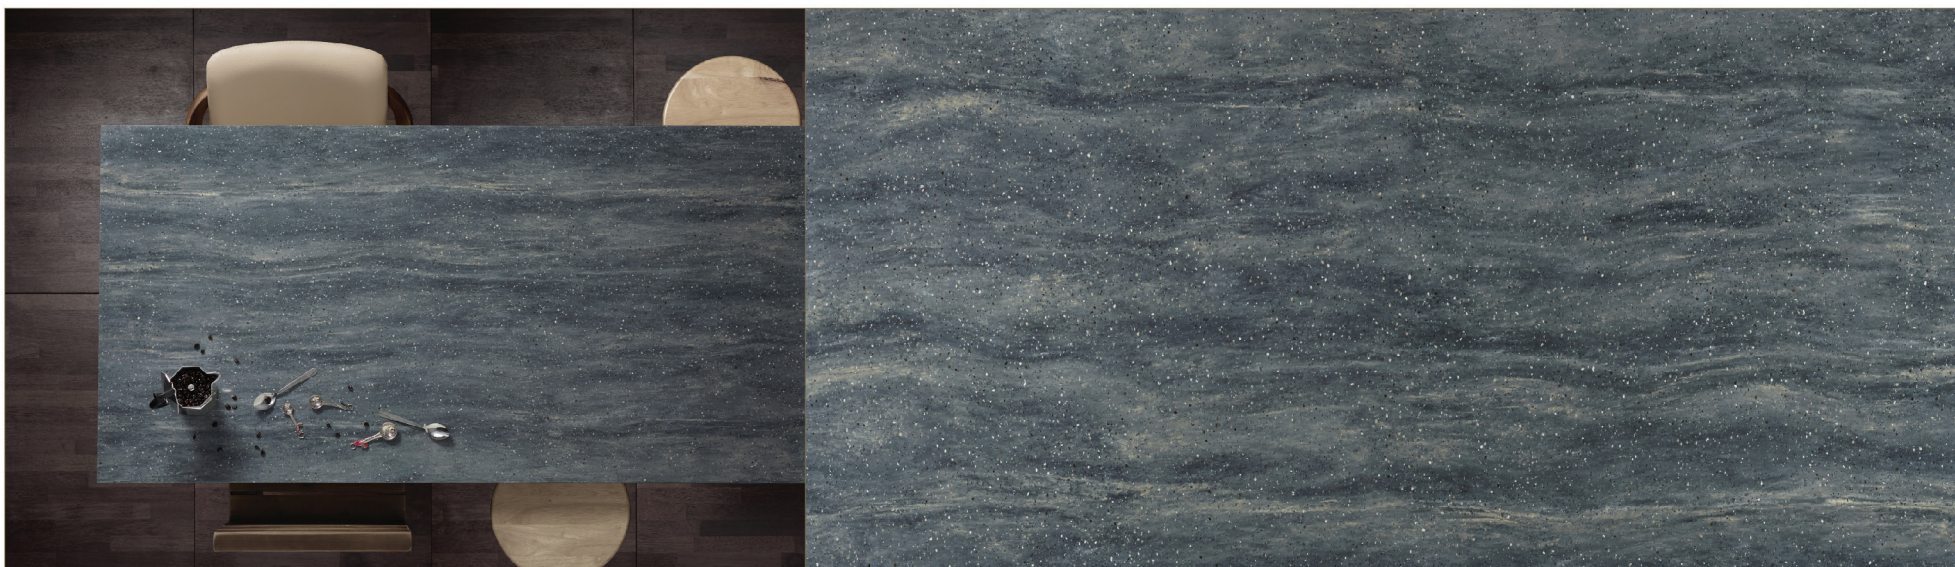

CASCADE WHITE

CC-006 | CASCADE BLACK

Hanex®
Solid
Surfaces
ELEVATE LIFE™

VENATO

Venato is a series of Hanex colors where the stunning beauty of natural calacatta marble has been recreated in solid surface, Venato Hanex allows freedom of design and manufacture whilst maintaining the effect of precious Italian marble.

■ VM-001 VENATO SPARKLE

■ VM-002 VENATO SNOW

VM-001 | VENATO SPARKLE

VM-002 | VENATO SNOW

Hanex®
Solid
Surfaces

ELEVATE LIFE™

STRATUM

This set of premium solid surface colors is inspired by the wispy movement and strata patterns within rocks and stones. The collection's timeless colors and styles offer incredible vibrancy, beauty and versatility. Each colour can be effortlessly shaped into almost any form or structure.

ENJOY LIFE

BELLASSIMO

The colors within our Bellissimo Collection fuse versatility with beauty. Each of the colors are engineered to help you create an environment that impacts everyday lives.

Discover the greatness and glory of Bellissimo collection which is inspired by the beauty of the night sky and twilight.

The vein expresses the colourful beauty of the sky, and the chip decorates the starlight of the night sky.

■ BL-201 KASHMERE

■ BL-205 SEDIMENTARY

■ BL-206 SLATE GREY

■ BL-209 MACASSAR

■ BL-217 MARFIM

■ BL-256 MOUNTAIN FROST