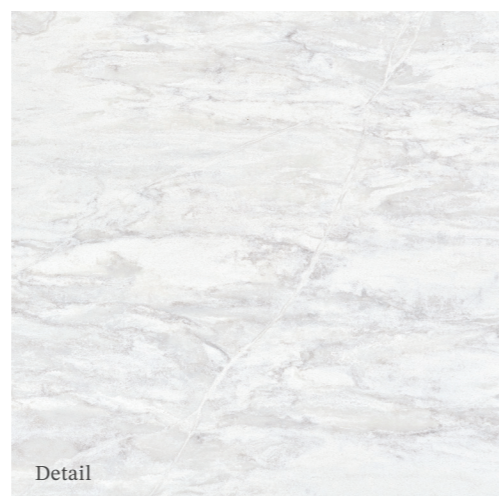

Elba White

K5404

Elba White is a beautiful blend of warmth and depth. Layers of cool and warm build upon each other mimicking the look of an iceberg. Its unique balance of color, tone, movement, and veining compliment any design space and the translucent qualities offer limitless possibilities.

Detail