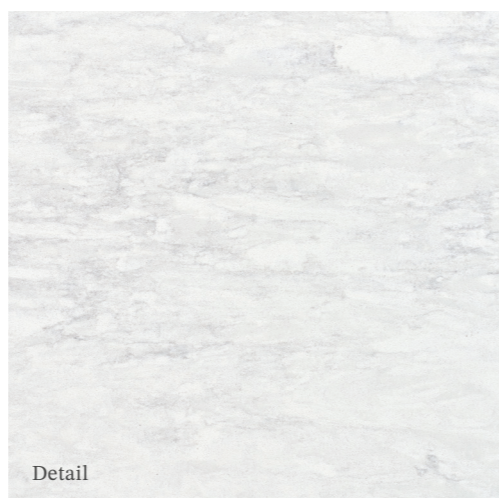

Eden

SK506

Clean and sophisticated, Eden is abundant with natural beauty. With its layered pattern and subtle movement, Eden reflects the clean nature of a fresh snowfall. Its subtle design presents as a canvas welcoming all types of design styles.

Detail